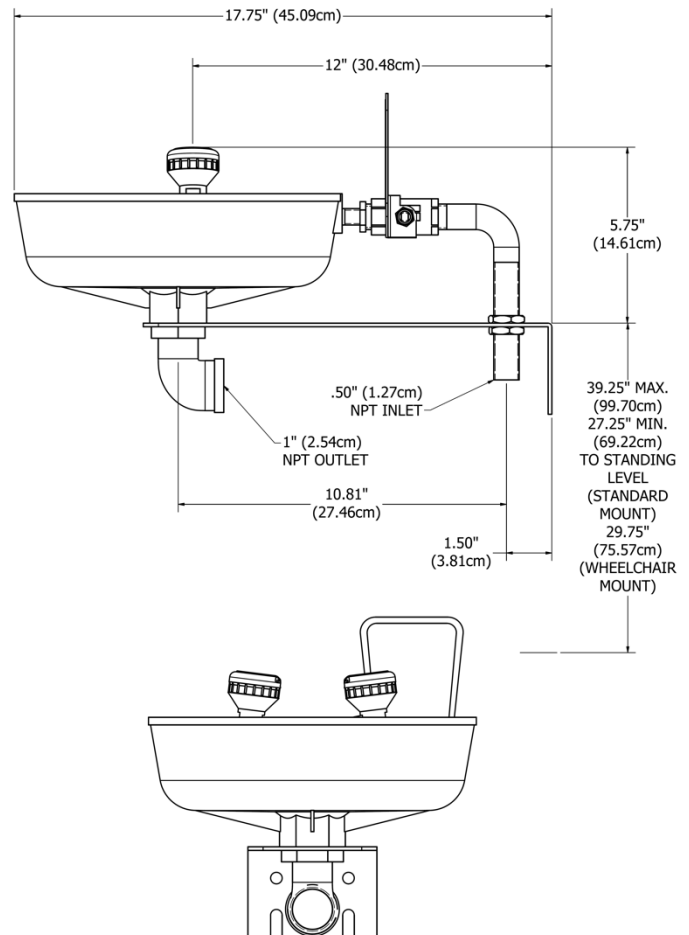

When installed at the recommended mounting height according to manufacturer's instructions, the unit will be Wheelchair Accessible.

MATERIALS OF CONSTRUCTION:

PIPING: 1/2" Chrome plated brass.

VALVES: 1/2" Chrome plated bronze stay open ball valve with chrome plated ball, SST valve stem and SST push plate with actuation graphic.

EYEWASH HEAD: Acetal dual stream heads with integral hinged covers and chrome plated brass wye assembly.

BOWL: High visibility ABS plastic Yello-Bowl® with SST wall mount bracket.

REGULATOR: Self-adjusting 2.40 gpm (9.08 L/min) regulator assures a constant and even dual stream flow pattern under varying hydraulic conditions.

SUPPLY: 1/2" NPT

WASTE: 1" NPT

Doc. No: CC02110.2
Issue Date: 10/30/14
Sec: Eyewashes

Visit our website: www.enconsafety.com
© 2026 Encon Safety Products

ANSI CERTIFIED